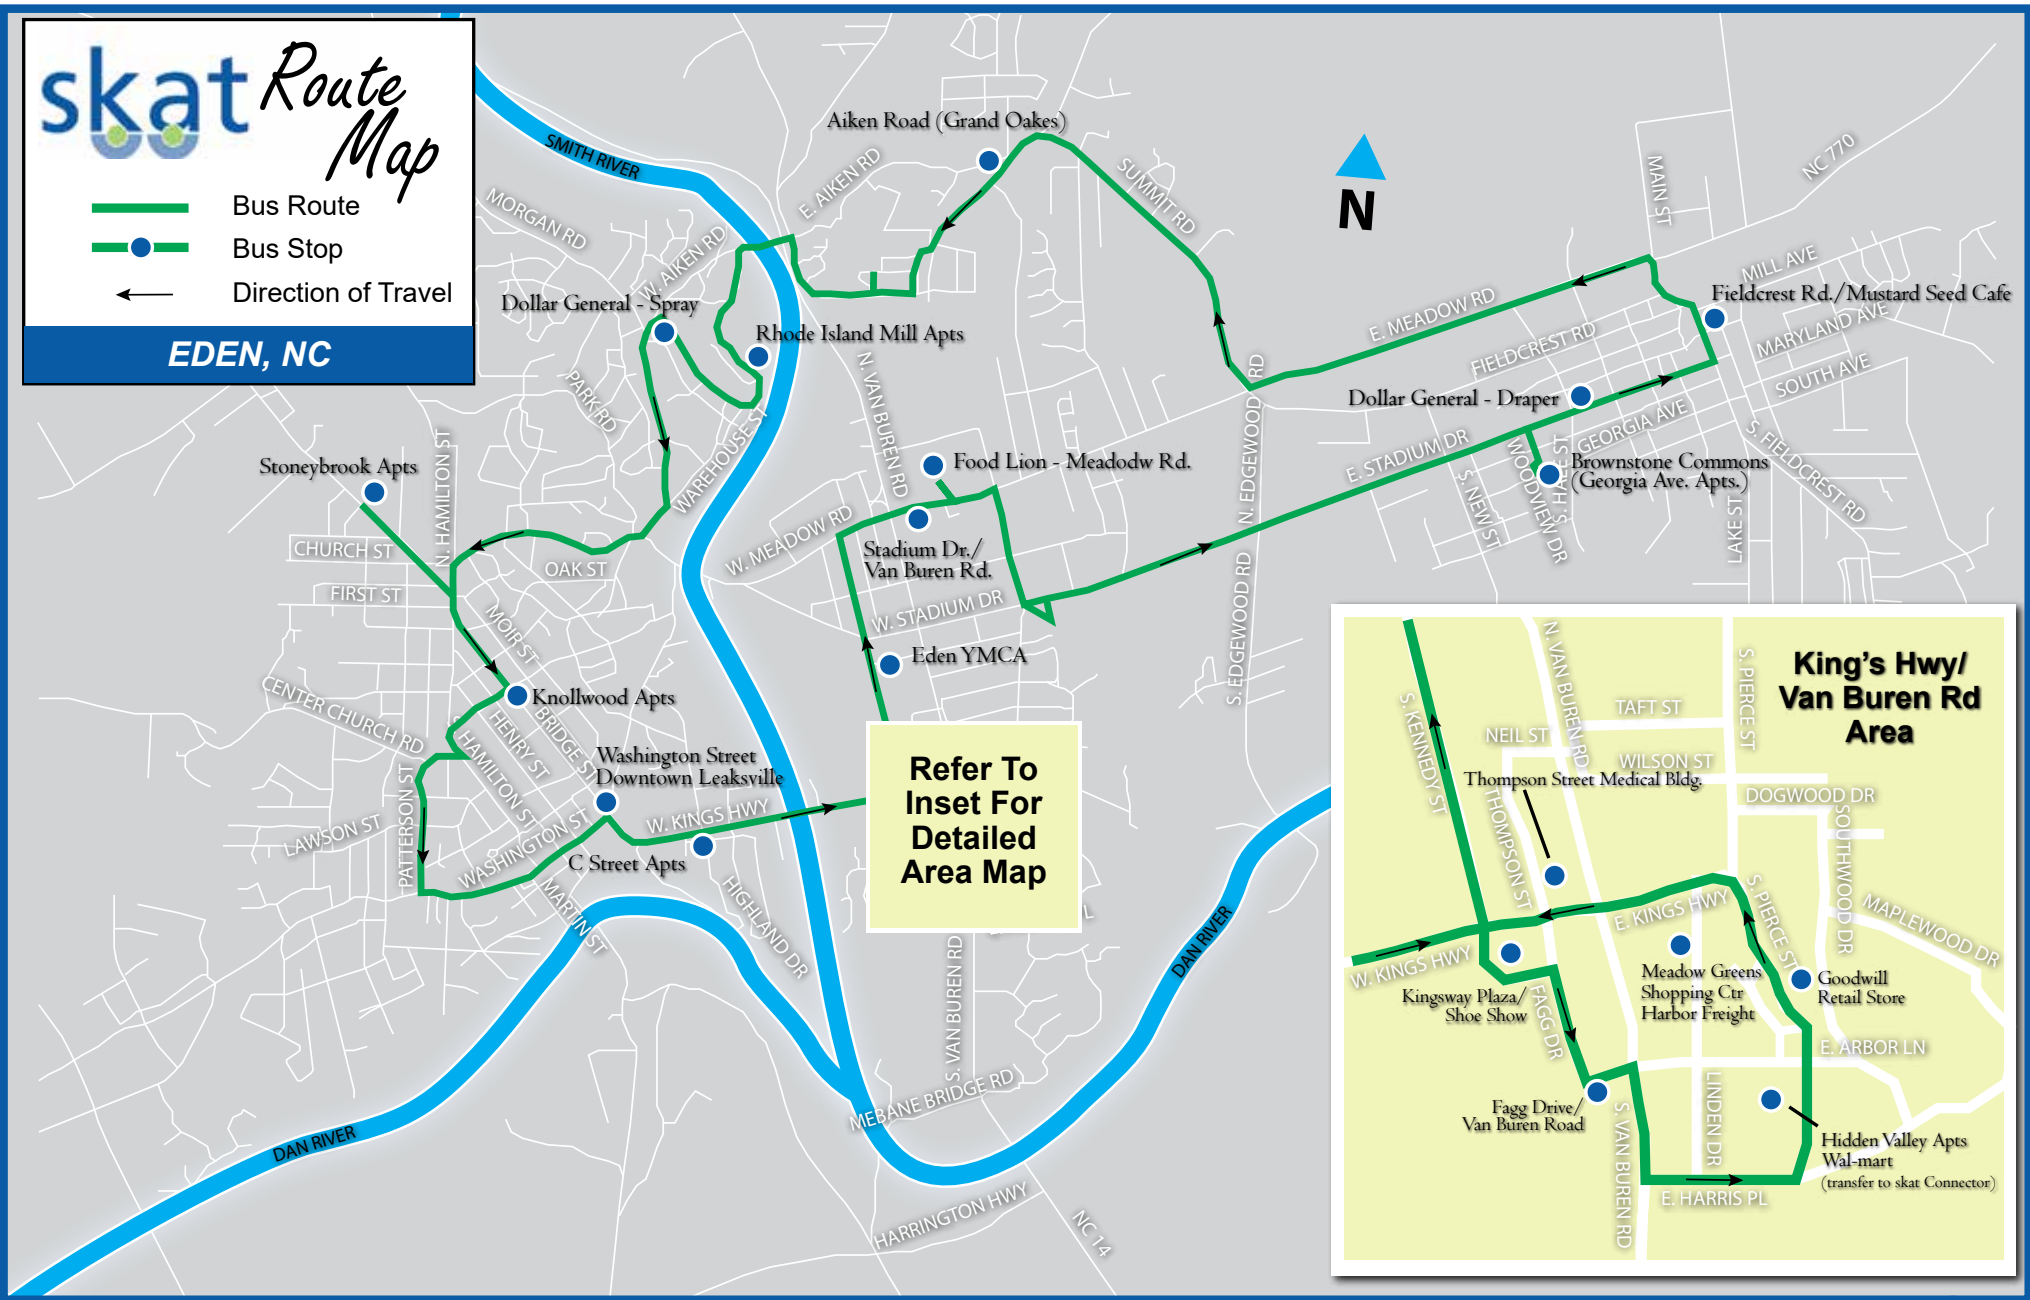

## SERVICE INFORMATION

Your Ride... Your Way

# Bus Guide and Map

Now track your bus live with Passio Go!

Eden Route & skat Connector

[RockinghamMoves.org](http://RockinghamMoves.org)

January 2026

# skat Bus Timetable

Monday - Friday from 7am to 4pm

Schedule also available online at [RockinghamMoves.org](http://RockinghamMoves.org)

Leave: Brownstone Commons (Georgia St.)	Dollar General (Draper)	Fieldcrest Rd./Mustard Seed Cafe	Aiken Road (Grand Oakes)	Rhode Island Mill Apartments	Dollar General (Spray)	Knollwood Apartments	Washington Street/ Downtown Leaksville	C Street Apartments
7:00 am	7:03 am	7:06 am	7:11 am	7:16 am	7:19 am	7:26 am	7:31 am	7:33 am
8:00 am	8:03 am	8:06 am	8:11 am	8:16 am	8:19 am	8:26 am	8:31 am	8:33 am
9:00 am	9:03 am	9:06 am	9:11 am	9:16 am	9:19 am	9:26 am	9:31 am	9:33 am
10:00 am	10:03 am	10:06 am	10:11 am	10:16 am	10:19 am	10:26 am	10:31 am	10:33 am
11:00 am	11:03 am	11:06 am	11:11 am	11:16 am	11:19 am	11:26 am	11:31 am	11:33 am
12:00 pm	12:03 pm	12:06 pm	12:11 pm	12:16 pm	12:19 pm	12:26 pm	12:31 pm	12:33 pm
1:00 pm	1:03 pm	1:06 pm	1:11 pm	1:16 pm	1:19 pm	1:26 pm	1:31 pm	1:33 pm
2:00 pm	2:03 pm	2:06 pm	2:11 pm	2:16 pm	2:19 pm	2:26 pm	2:31 pm	2:33 pm
3:00 pm	3:03 pm	3:06 pm	3:11 pm	3:16 pm	3:19 pm	3:26 pm	3:31 pm	3:33 pm